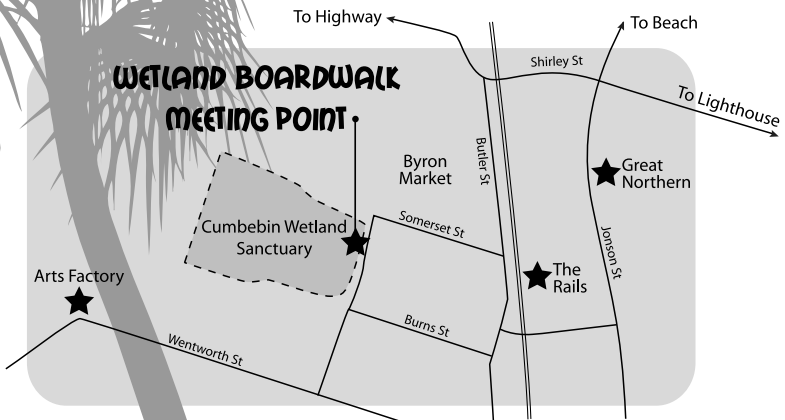

# THE WETLAND SANCTUARY BUSH REGENERATION PROJECT

- +NON CHEMICAL METHODS
- +EXPERIENCE THE SERENITY OF A WETLAND FOREST
- +CONSERVATION OF THE WETLAND BOARDWALK
- +LEARN ABOUT WETLANDS & ITS ENDANGERED SPECIES
- +COME PLANT A TREE TO HELP PROTECT OUR WETLANDS
- +MONITOR NESTING BOXES FOR INSECTIVOROUS BATS
- +LIGHT LUNCH PROVIDED