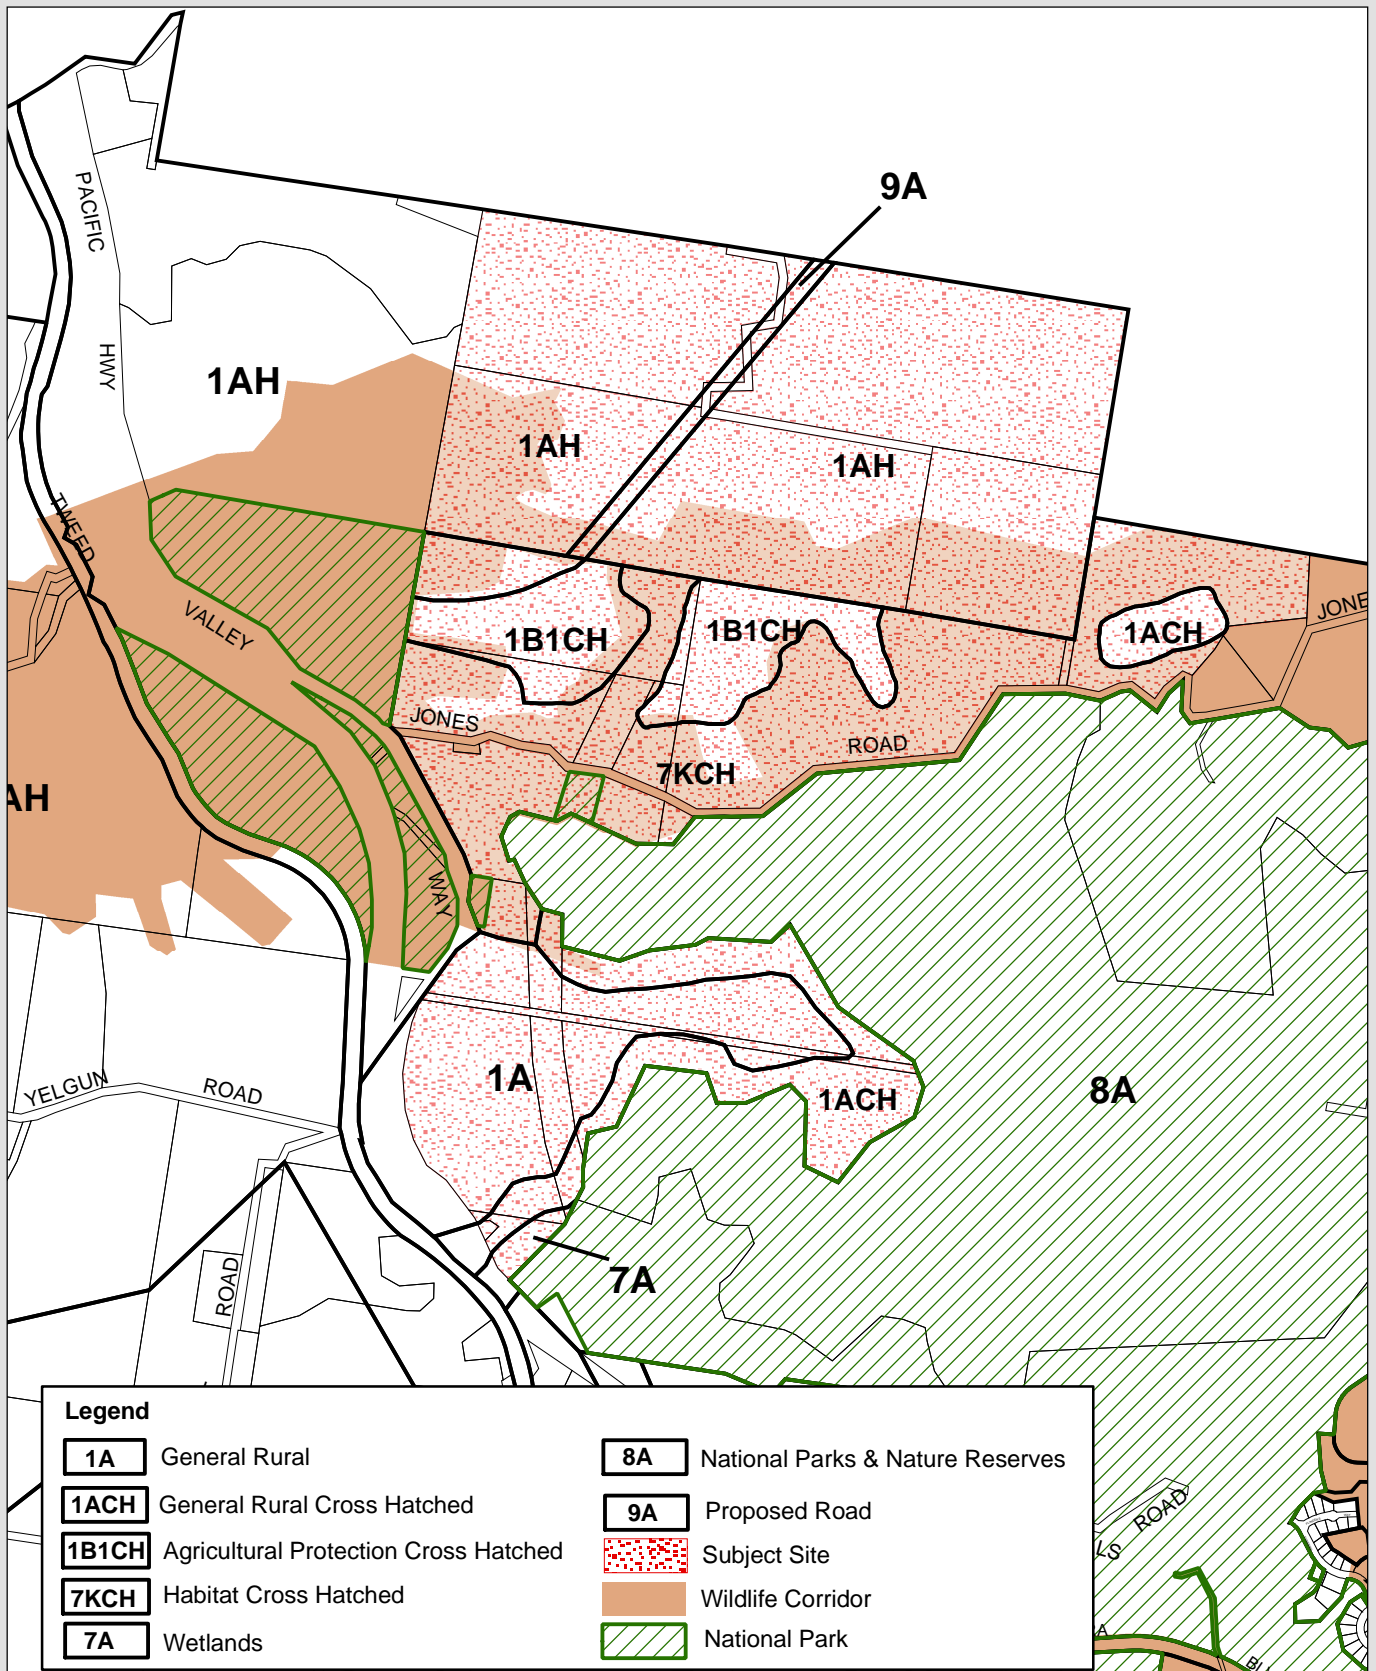

Proposed Festival Site - Zones & Wildlife Corridor

Legend	
1A	General Rural
1A1CH	General Rural Cross Hatched
1B1CH	Agricultural Protection Cross Hatched
7KCH	Habitat Cross Hatched
7A	Wetlands
8A	National Parks & Nature Reserves
9A	Proposed Road
	Subject Site
	Wildlife Corridor
	National Park